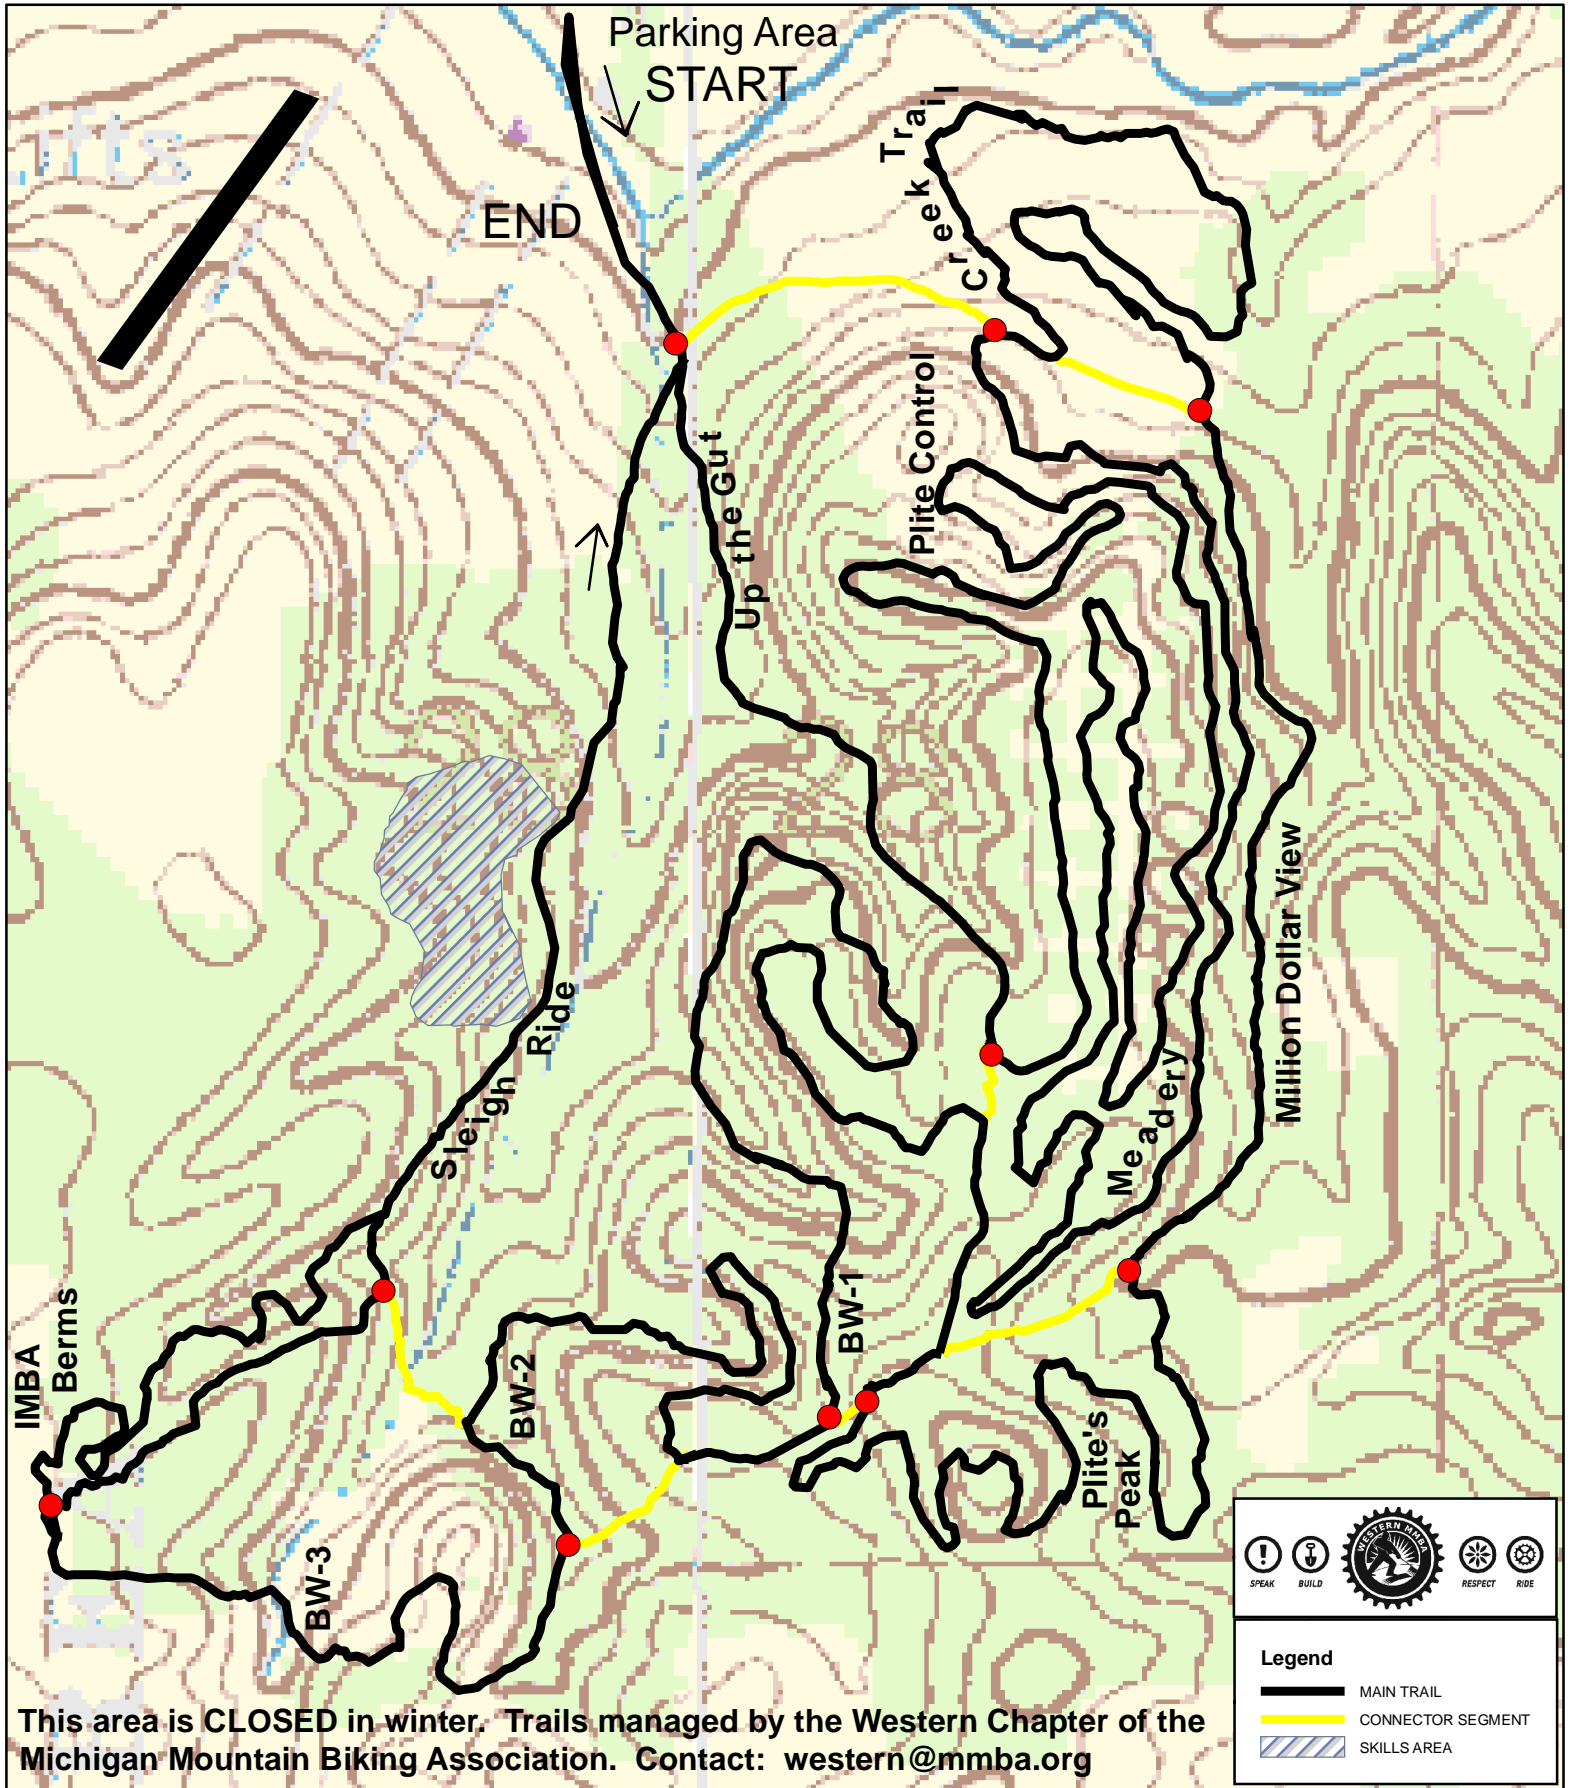

# Cannonsburg Ski Area Mountain Bike Trail

This area is CLOSED in winter. Trails managed by the Western Chapter of the Michigan Mountain Biking Association. Contact: [western@mmba.org](mailto:western@mmba.org)

**Total = 5.5 Miles**