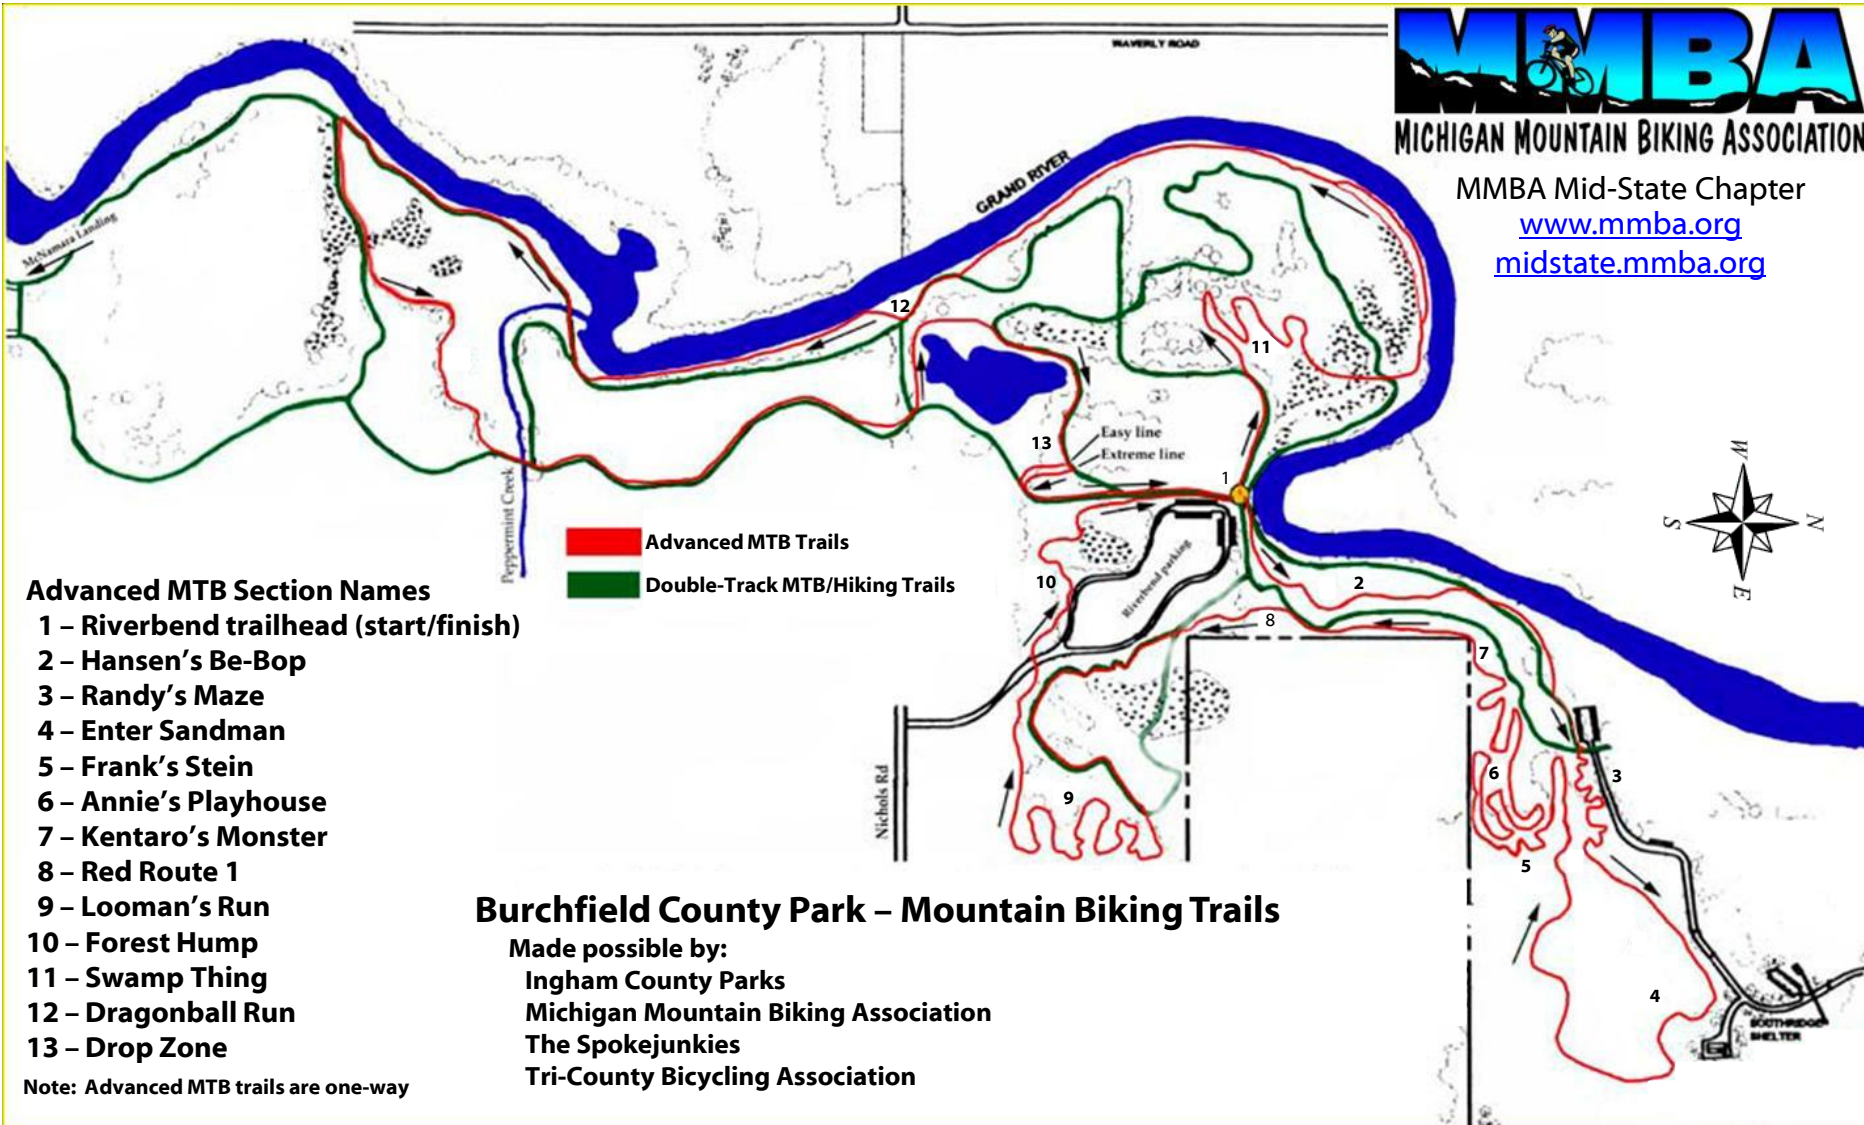

MICHIGAN MOUNTAIN BIKING ASSOCIATION

MMBA Mid-State Chapter

[www.mmba.org](http://www.mmba.org)

[midstate.mmba.org](http://midstate.mmba.org)

**Advanced MTB Section Names**

- 1 – Riverbend trailhead (start/finish)
- 2 – Hansen’s Be-Bop
- 3 – Randy’s Maze
- 4 – Enter Sandman
- 5 – Frank’s Stein
- 6 – Annie’s Playhouse
- 7 – Kentaro’s Monster
- 8 – Red Route 1
- 9 – Looman’s Run
- 10 – Forest Hump
- 11 – Swamp Thing
- 12 – Dragonball Run
- 13 – Drop Zone

Note: Advanced MTB trails are one-way

-  Advanced MTB Trails
-  Double-Track MTB/Hiking Trails

**Burchfield County Park – Mountain Biking Trails**

Made possible by:  
Ingham County Parks  
Michigan Mountain Biking Association  
The Spokejunkies  
Tri-County Bicycling Association